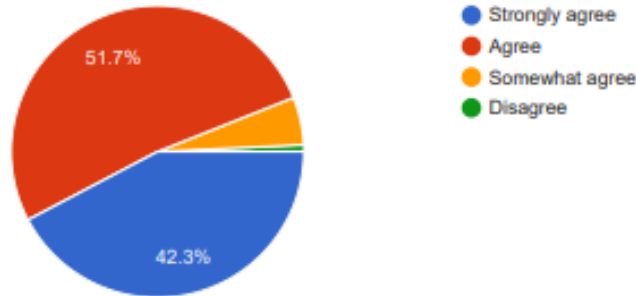

GOVERNMENT OF WEST BENGAL

Office of the Principal

ACHARYA PRAFULLA CHANDRA ROY GOVERNMENT COLLEGE
HIMACHAL VIHAR, MATIGARA, SILIGURI, DARJEELING

Email Address:- apcrgc@apcrgc.org, website: www.apcrgc.org

The College promotes inclusiveness, tolerance, Gender sensitivity, morality and discipline

Copy

265 responses