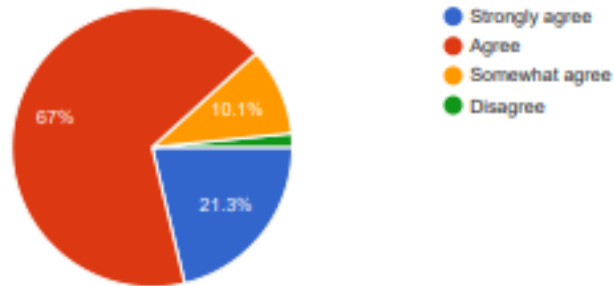

The introduction of "Skill Enhancement Courses " will help many students towards self employment Copy

188 responses