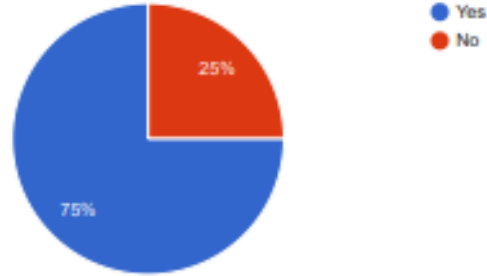

Availability and cleanliness of toilets are satisfactory at college

Copy

188 responses

Drinking water facility at your college up to mark ?

Copy

188 responses

Students' creativity is nurtured through college magazine , cultural programs or any other co curricular activities