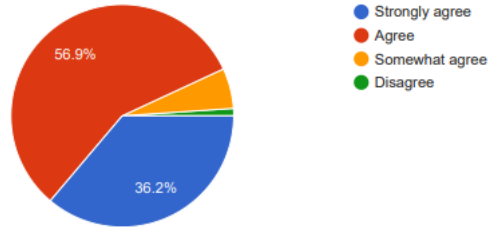

The College campus is clean, green and eco friendly

[Copy](#)

188 responses

The College promotes inclusiveness, tolerance, Gender sensitivity, morality and discipline

[Copy](#)

188 responses

The College environment is safe, secure, peaceful and harmonious