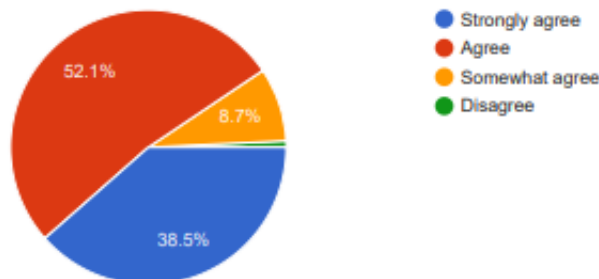

The college has a strong Student support system in the form of student Activity cell which encourages co-curricular activities

Copy

265 responses