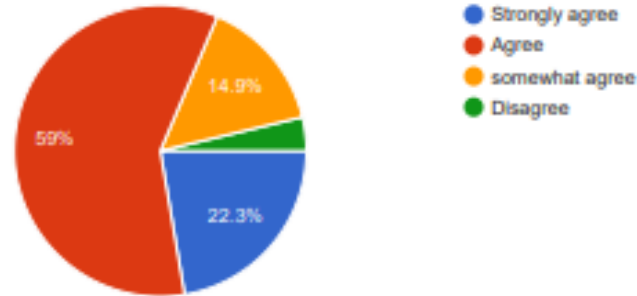

GOVERNMENT OF WEST BENGAL

Office of the Principal

ACHARYA PRAFULLA CHANDRA ROY GOVERNMENT COLLEGE
HIMACHAL VIHAR, MATIGARA, SILIGURI, DARJEELING

Email Address:- apcrgc@apcrgc.org, website: www.apcrgc.org

The syllabus has a good balance between Theory and Tutorials/Practical-work

Copy

188 responses