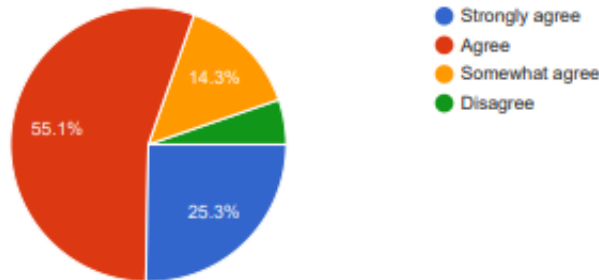

Copy

265 responses

Hygienic Food at subsidized rate is available at the college canteen

Copy

265 responses

The college has a strong Student support system in the form of student Activity cell which encourages co-curricular activities