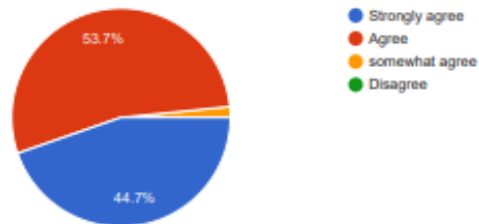

The College environment is safe, secure, peaceful and harmonious

[Copy](#)

188 responses