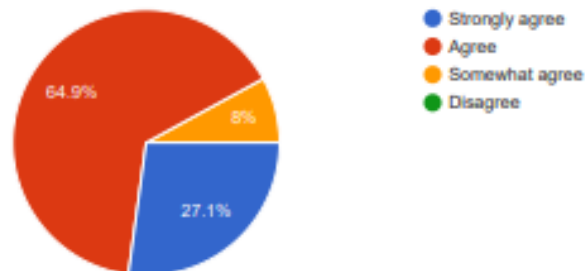

The college has a strong Student support system in the form of student Activity cell which encourages co-curricular activities

Copy

188 responses