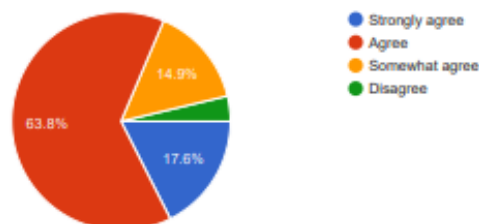

The syllabus is need based and up to date , with focus on contemporary developments

[Copy](#)

188 responses