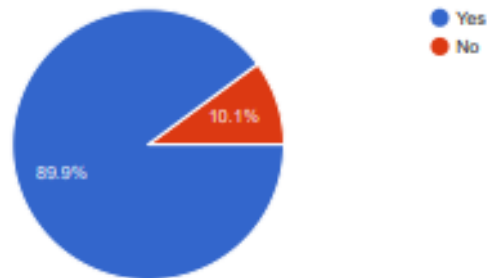

Availability and cleanliness of toilets are satisfactory at college

Copy

188 responses

Drinking water facility at your college up to mark ?

Copy

188 responses

Students' creativity is nurtured through college magazine , cultural programs or any other co curricular activities