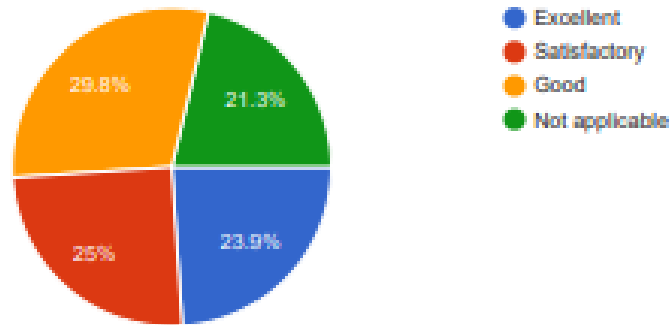

How is your experience inside laboratory

Copy

188 responses

This content is neither created nor endorsed by Google. [Report Abuse](#) - [Terms of Service](#) - [Privacy Policy](#)

Google Forms