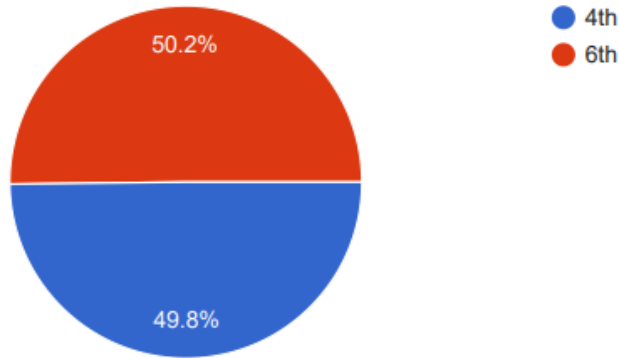

Present semester

 Copy

265 responses

The College campus is clean, green and eco friendly

 Copy

265 responses

GOVERNMENT OF WEST BENGAL

Office of the Principal