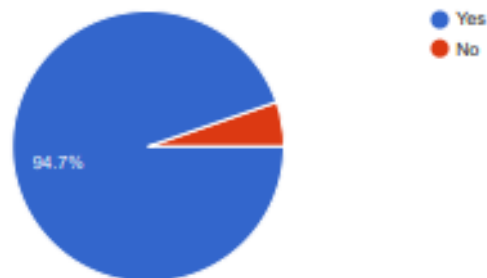

Students' creativity is nurtured through college magazine , cultural programs or any other co curricular activities

Copy

188 responses