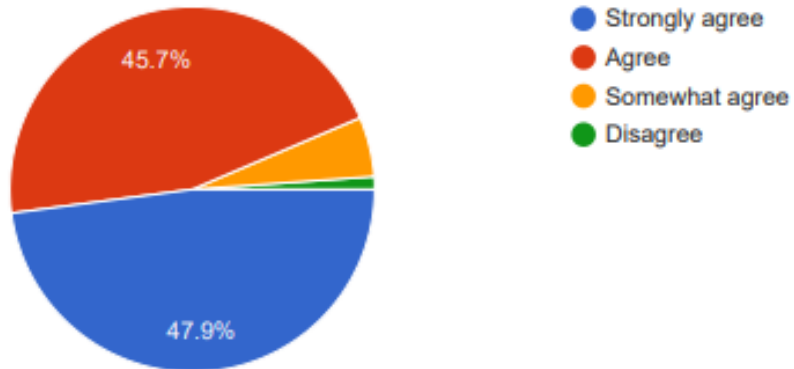

Present semester

 Copy

265 responses

The College campus is clean, green and eco friendly

 Copy

265 responses

GOVERNMENT OF WEST BENGAL

Office of the Principal